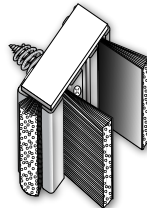

with "Breakaway"® option

Patents #8,209,909, #9,388,629 and Patents Pending

#AMA Adjustable Mortise Astragal

#SSDA3 Surface Astragal

- ★ Mortise seal for weather, sound and smoke.
- ★ For pairs of wood doors, both active, interior or exterior
- 1/2" Inserts standard, Adjustable for 0" to 3/8" gaps.
- Replaceable Inserts: 1/2", 3/4", 1" Inserts warranted life of installation

Seals between Pairs of Wood Doors

- Shallow Mortise: 29/32" wide x 5/8" deep

#AMA3-2 Mortise Astragal

#AMA3-2 x length
Available in 7 and 8 foot lengths standard, longer lengths and inserts available.
#AMA3-3 Available