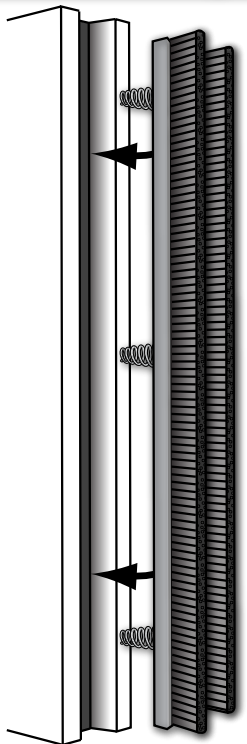

Approved and Listed for use up to 90 minutes
Meets UL10C, NFPA 252, UBC 7-2 & CAN4 S104

- Ligature-Resistant: #SA-B "Breakaway"® snaps apart every 8 inches and tears off the frame in 8" pieces when removal is attempted.
- For use in Psychiatric facilities, Prisons, etc.
- #SA-B "Breakaway"® installs continuously for a neat appearance.

BREAKS APART!

- Self Adhesive seal for weather, sound and smoke.
- For pairs of doors, both active, including wood and hollow metal

#SA-B Surface Astragal

#SA-B x length x color
Available in 7 and 8 foot lengths
Available in Off-White, Light Brown, Dark Brown and Black

with "Breakaway"® option

Patents #8,209,909, #9,388,629 and Patents Pending

#AMA Adjustable Mortise Astragal

#SSDA3 Surface Astragal

- ★ Mortise seal for weather, sound and smoke.
- ★ For pairs of wood doors, both active, interior or exterior
- 1/2" Inserts standard, Adjustable for 0" to 3/8" gaps.
- Replaceable Inserts: 1/2", 3/4", 1" Inserts warranted life of installation

#DPA 1.00 Sound Plug/Weather Seal

- ★ Tapered design: 3/16" to 3/8" for beveled edge of door
- Self adhesive rigid backing is scored in 1/4" increments for "Select-A-Width": easy field separation to accommodate variances in gaps from top to bottom.