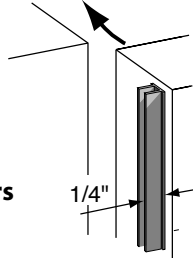

Seals between Pairs of Wood or Metal Doors

- Seals from 0" to over 1/4" gaps
- No mortising required.

#SA Surface Astragal

#SA x length x color
Available in 7 and 8 foot lengths
Available in Off-White, Light Brown, Dark Brown and Black

Approved and Listed for use up to 90 minutes
Meets UL10C, NFPA 252, UBC 7-2 & CAN4 S104

- Ligature-Resistant: #SA-B "Breakaway"® snaps apart every 8 inches and tears off the frame in 8" pieces when removal is attempted.
- For use in Psychiatric facilities, Prisons, etc.
- #SA-B "Breakaway"® installs continuously for a neat appearance.